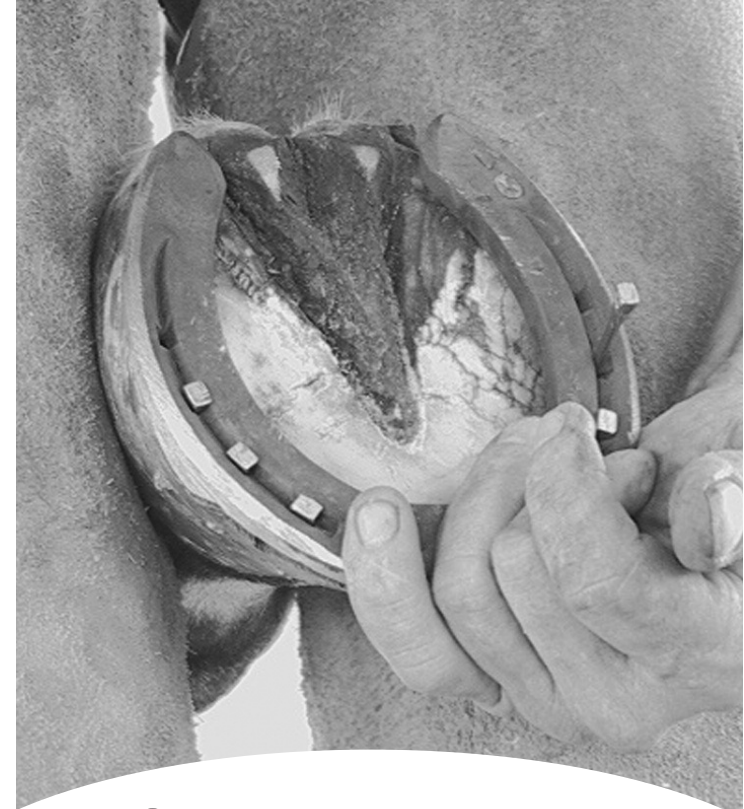

JOIN US FOR THE MONTANA FARRIER SUPPLY FARRIER CLINIC

with Michael Wildenstein,
CJF FWCF (Hons)

June 16, 2018

RSVP by Monday, June 4
Call Susan at 406-222-1155

8:00 a.m.

Registration with coffee and donuts

9:00 a.m.

“Shoeing for Soft Tissue and
Skeletal Lesions and Fungal
Infections for the Hoof”

Noon to 1:00 p.m.

Lunch provided by Montana Farrier Supply

1:00 to 4:00 p.m.

”Trimming and Evaluation of the Hoof”

CLINICIAN SPONSORED BY:

Montana Farrier Supply
110 North N St.
Livingston, MT 59047

Check out FPD's
Field Guide for Farriers
www.farrierproducts.com/fieldguide

MONTANA FARRIER SUPPLY FARRIER CLINIC

with

**MICHAEL WILDENSTEIN,
CJF FWCF (HONS)**

**Saturday,
June 16, 2018**