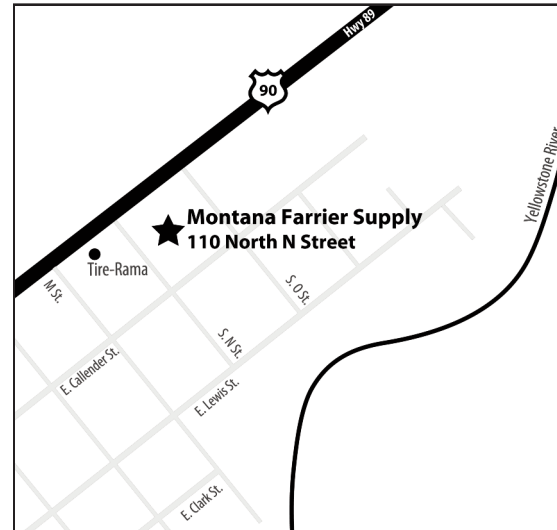

DIRECTIONS AND HOTELS

CLINIC LOCATION

110 North N St.
Livingston, MT 59047

DIRECTIONS

From the East, on I 90 take exit 337, turn left and head into town. Once across the Yellowstone River take a **left** on N St. (before the Tire Rama). Shop is on the left.

From the West, on I 90 take exit 330, turn left at the stop sign, at next stop light take a left and head through town, look for N St. (Tire Rama sign) turn **right** after the Tire Rama. Shop is on the left.