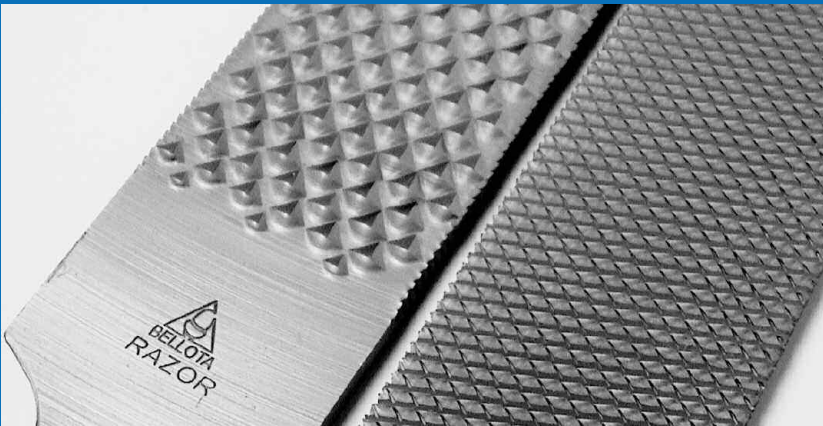

BELLOTA RAZOR RASP - NEW!