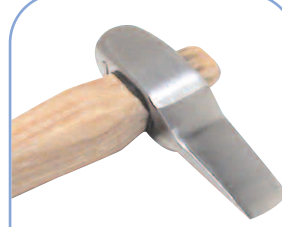

**BLOOM FORGE HOT CUT
WOOD HANDLE**